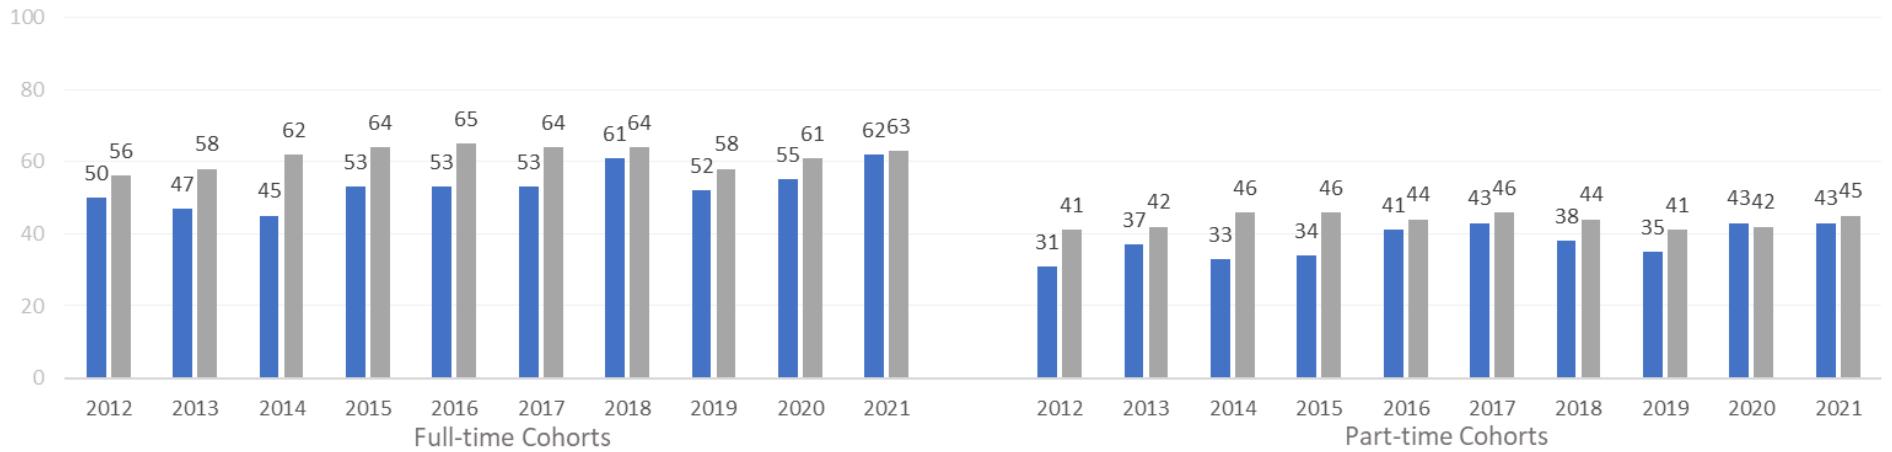

Percent of fall-entering cohorts retained the following fall, for Metropolitan Community College and NCES Comparison Groups by cohort year

Percent of fall-entering cohorts graduating within 3 years, for Metropolitan Community College and NCES Comparison Groups by cohort year

Percent of fall-entering cohorts who had transferred at 3 years, for Metropolitan Community College and NCES Comparison Groups by cohort year