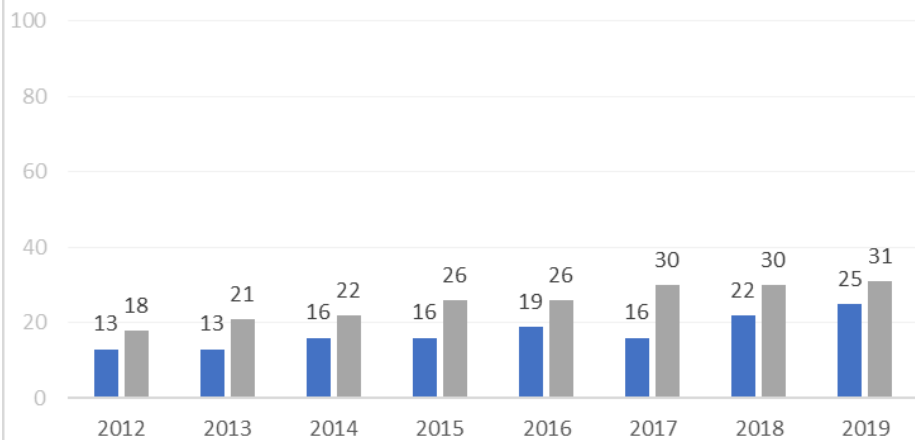

Percent of fall-entering cohorts retained the following fall, for Metropolitan Community College and NCES Comparison Groups by cohort year

Percent of fall-entering cohorts graduating within 3 years, for Metropolitan Community College and NCES Comparison Groups by cohort year

Percent of fall-entering cohorts who had transferred at 3 years, for Metropolitan Community College and NCES Comparison Groups by cohort year