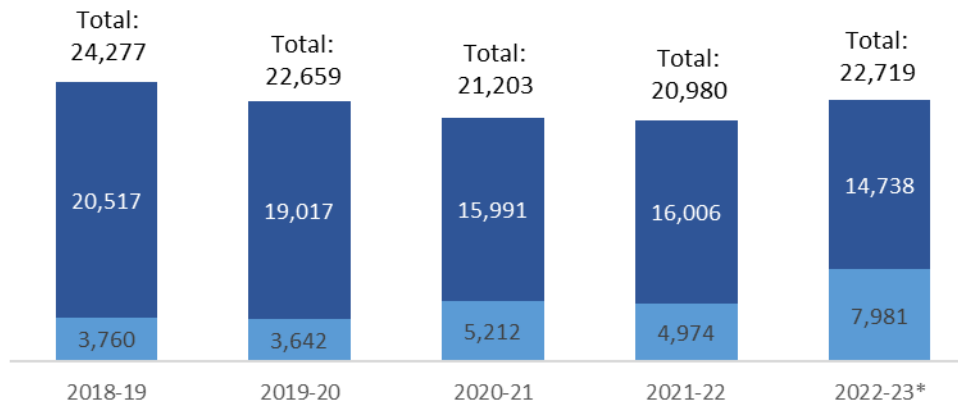

Unduplicated Student Headcount

The following shows unduplicated student headcount by **new** versus **returning** students by academic year

The following shows unduplicated student headcount by **full-time** versus **part-time** students by academic year

The average age for credit student population at MCC is about **24 years.**

The following shows unduplicated student headcount by **high school/dual enrolled** versus **adult learner** by academic year