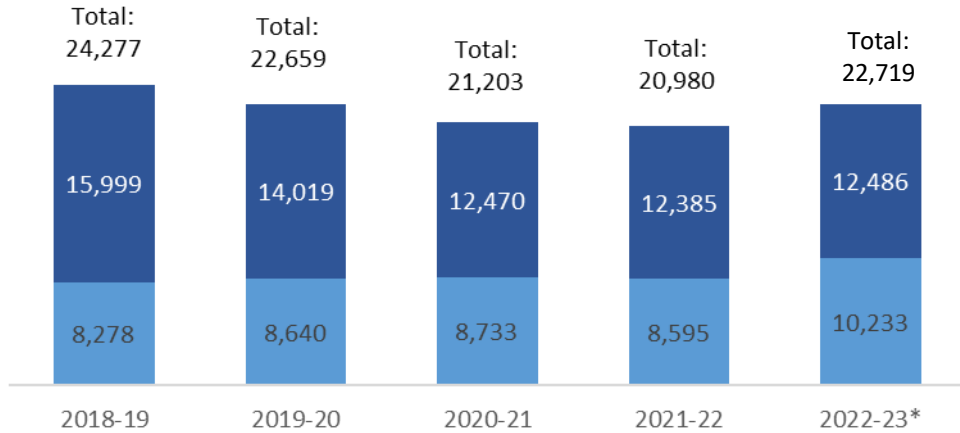

Unduplicated Student Headcount

The following shows unduplicated student headcount by **new** versus **returning** students by academic year

The following shows unduplicated student headcount by **full-time** versus **part-time** students by academic year

The average age for credit student population at MCC is about **24 years.**

The following shows unduplicated student headcount by **high school/dual enrolled** versus **adult learner** by academic year