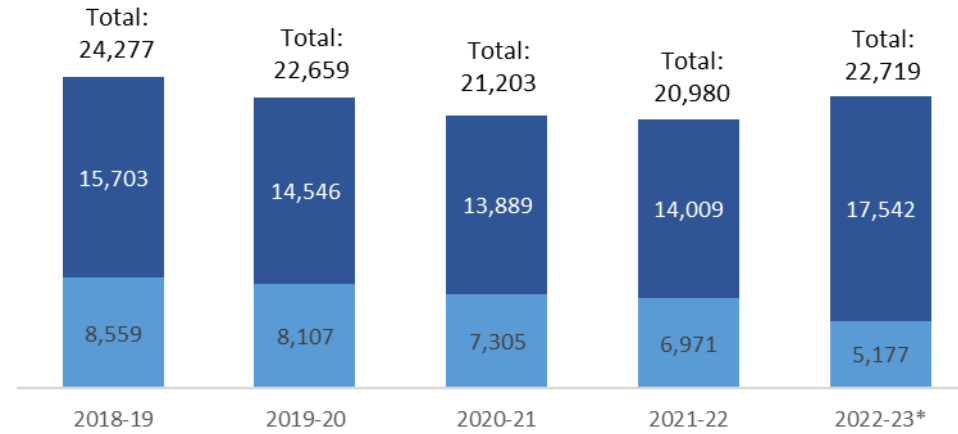

Unduplicated Student Headcount

The following shows unduplicated student headcount by **new** versus **returning** students by academic year

The following shows unduplicated student headcount by **full-time** versus **part-time** students by academic year

The average age for credit student population at MCC is about **24 years.**

The following shows unduplicated student headcount by **high school/dual enrolled** versus **adult learner** by academic year