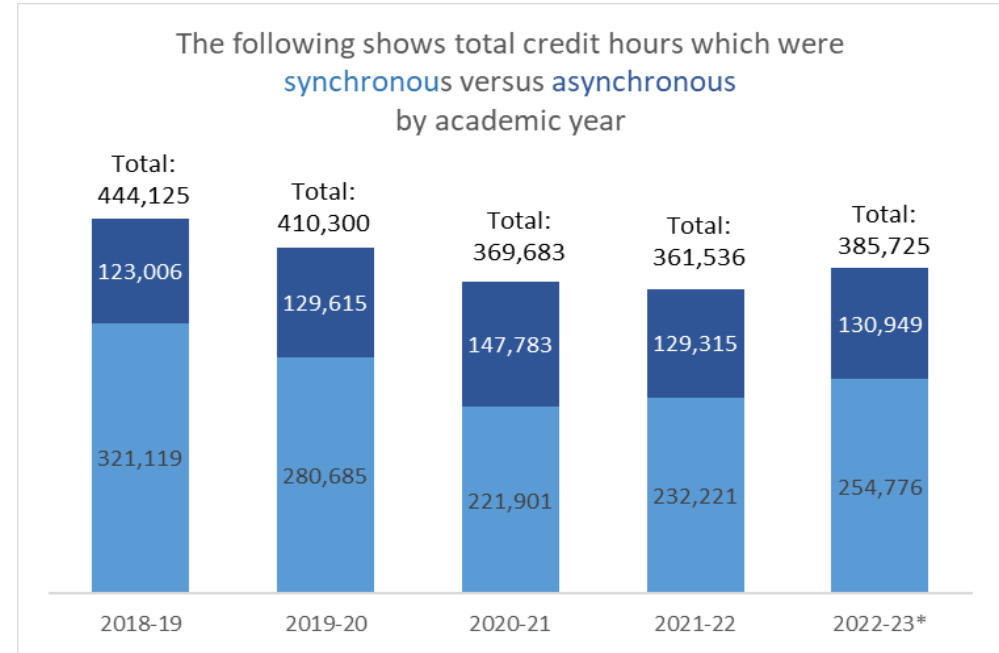

Total Credit Hours

Note:
Synchronous includes in-person and remote courses;
Asynchronous includes online courses.

METROPOLITAN
Community College

*The current year's data will be finalized in August