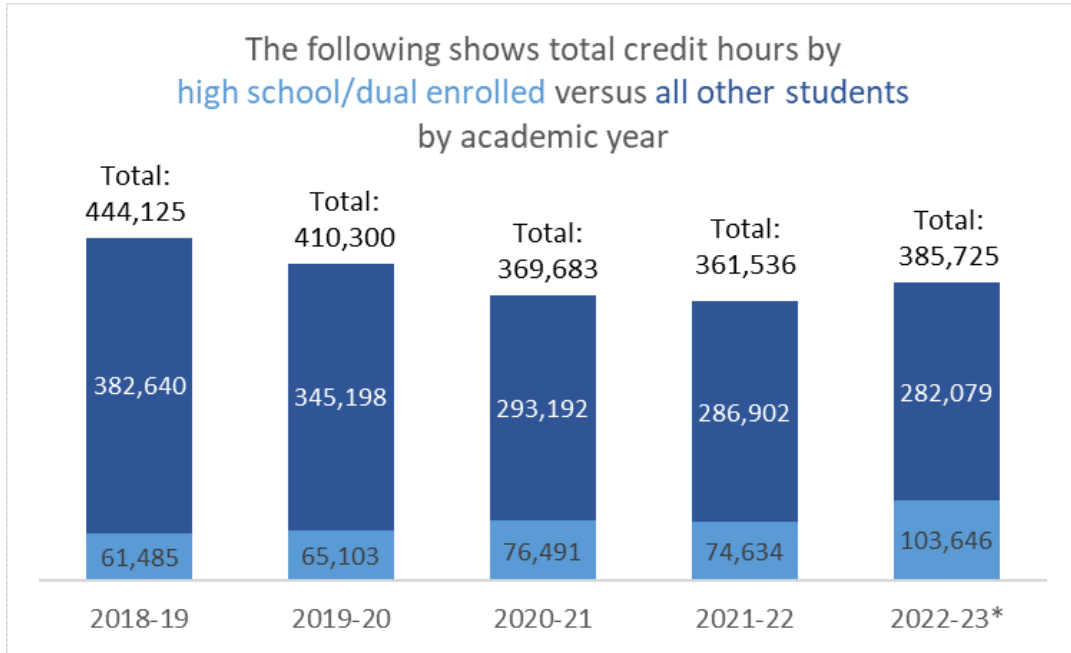

Total Credit Hours

Note:
Synchronous includes in-person and remote courses;
Asynchronous includes online courses.

METROPOLITAN
Community College

*The current year's data will be finalized in August