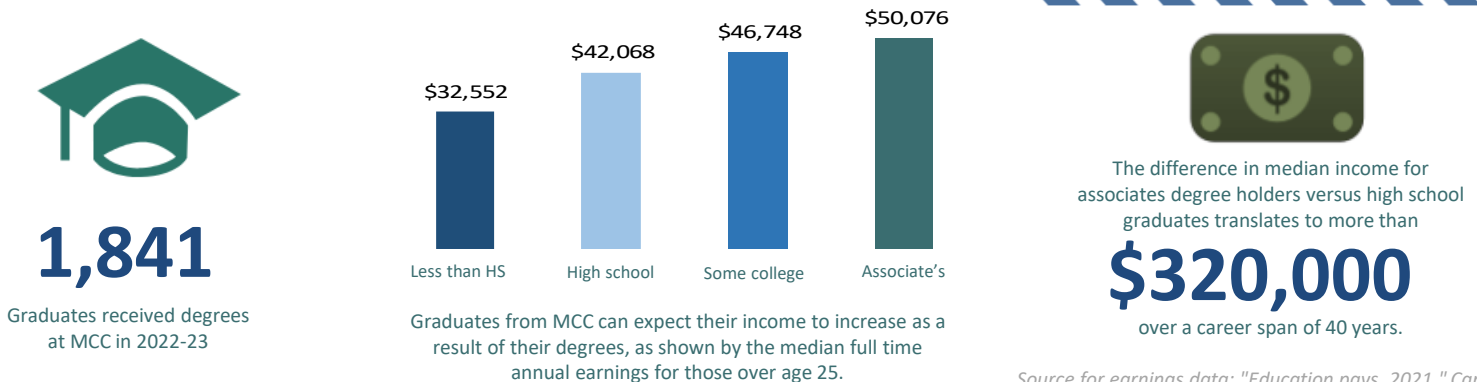

MCC Facts at a Glance:

A snapshot of annual data for the year 2022-23

Metropolitan Community College delivers relevant, student-centered education to a diverse community of learners in Douglas, Sarpy, Washington, and Dodge Counties in Nebraska. This year at MCC:

MCC students represent a diverse population of learners, with a broad range of backgrounds and educational and career interests.

The long-term economic effect of completing a degree is unquestionable, and includes an impact on the students as well as the community.