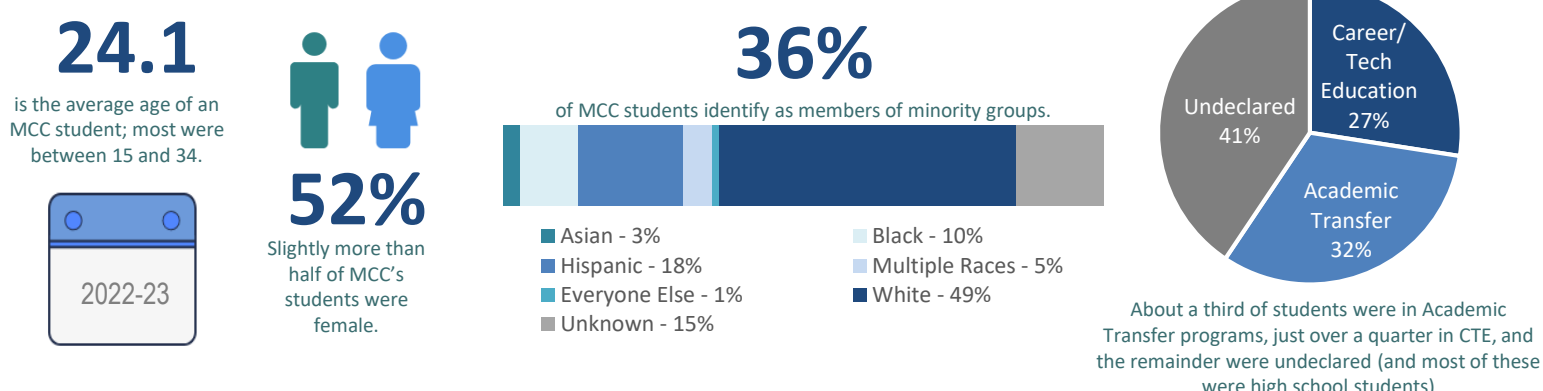

MCC Facts at a Glance:

A snapshot of annual data for the year 2022-23

Metropolitan Community College delivers relevant, student-centered education to a diverse community of learners in Douglas, Sarpy, Washington, and Dodge Counties in Nebraska. This year at MCC:

MCC students represent a diverse population of learners, with a broad range of backgrounds and educational and career interests.

The long-term economic effect of completing a degree is unquestionable, and includes an impact on the students as well as the community.