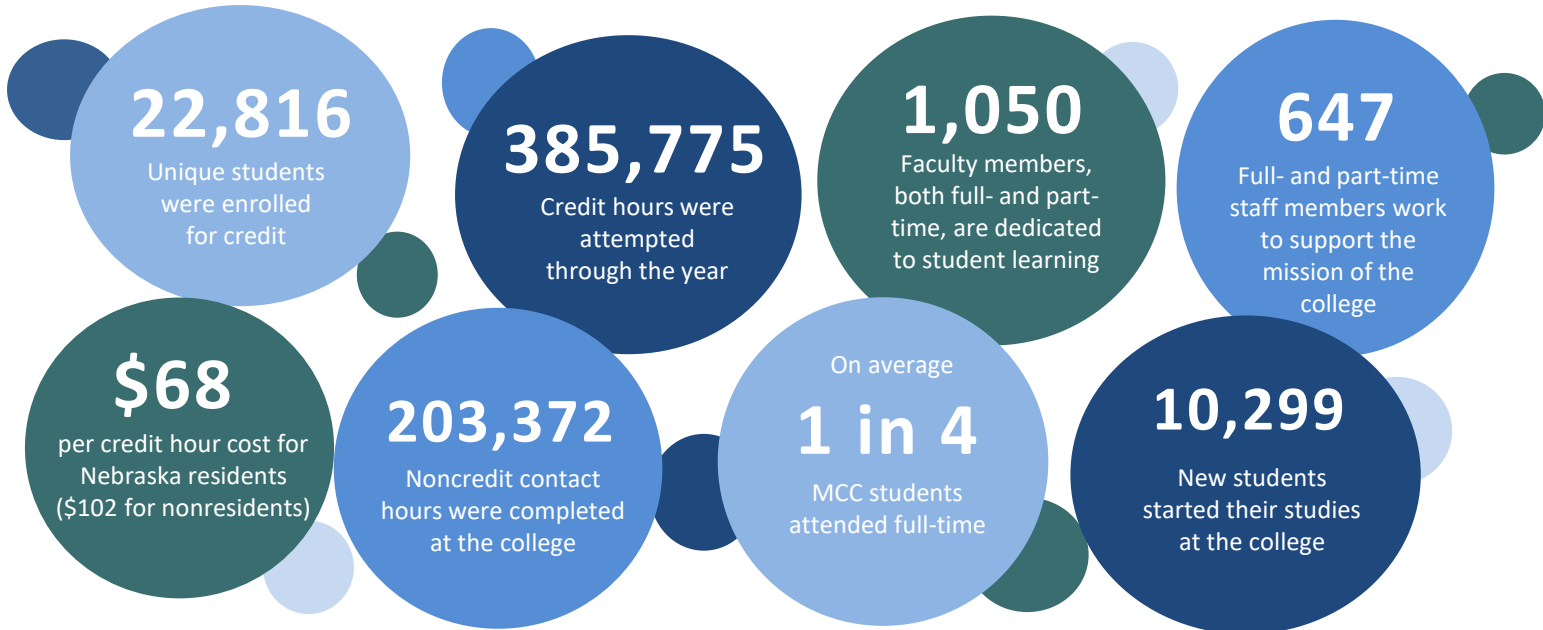

MCC Facts at a Glance:

A snapshot of annual data for the year 2022-23

Metropolitan Community College delivers relevant, student-centered education to a diverse community of learners in Douglas, Sarpy, Washington, and Dodge Counties in Nebraska. This year at MCC:

MCC students represent a diverse population of learners, with a broad range of backgrounds and educational and career interests.

The long-term economic effect of completing a degree is unquestionable, and includes an impact on the students as well as the community.