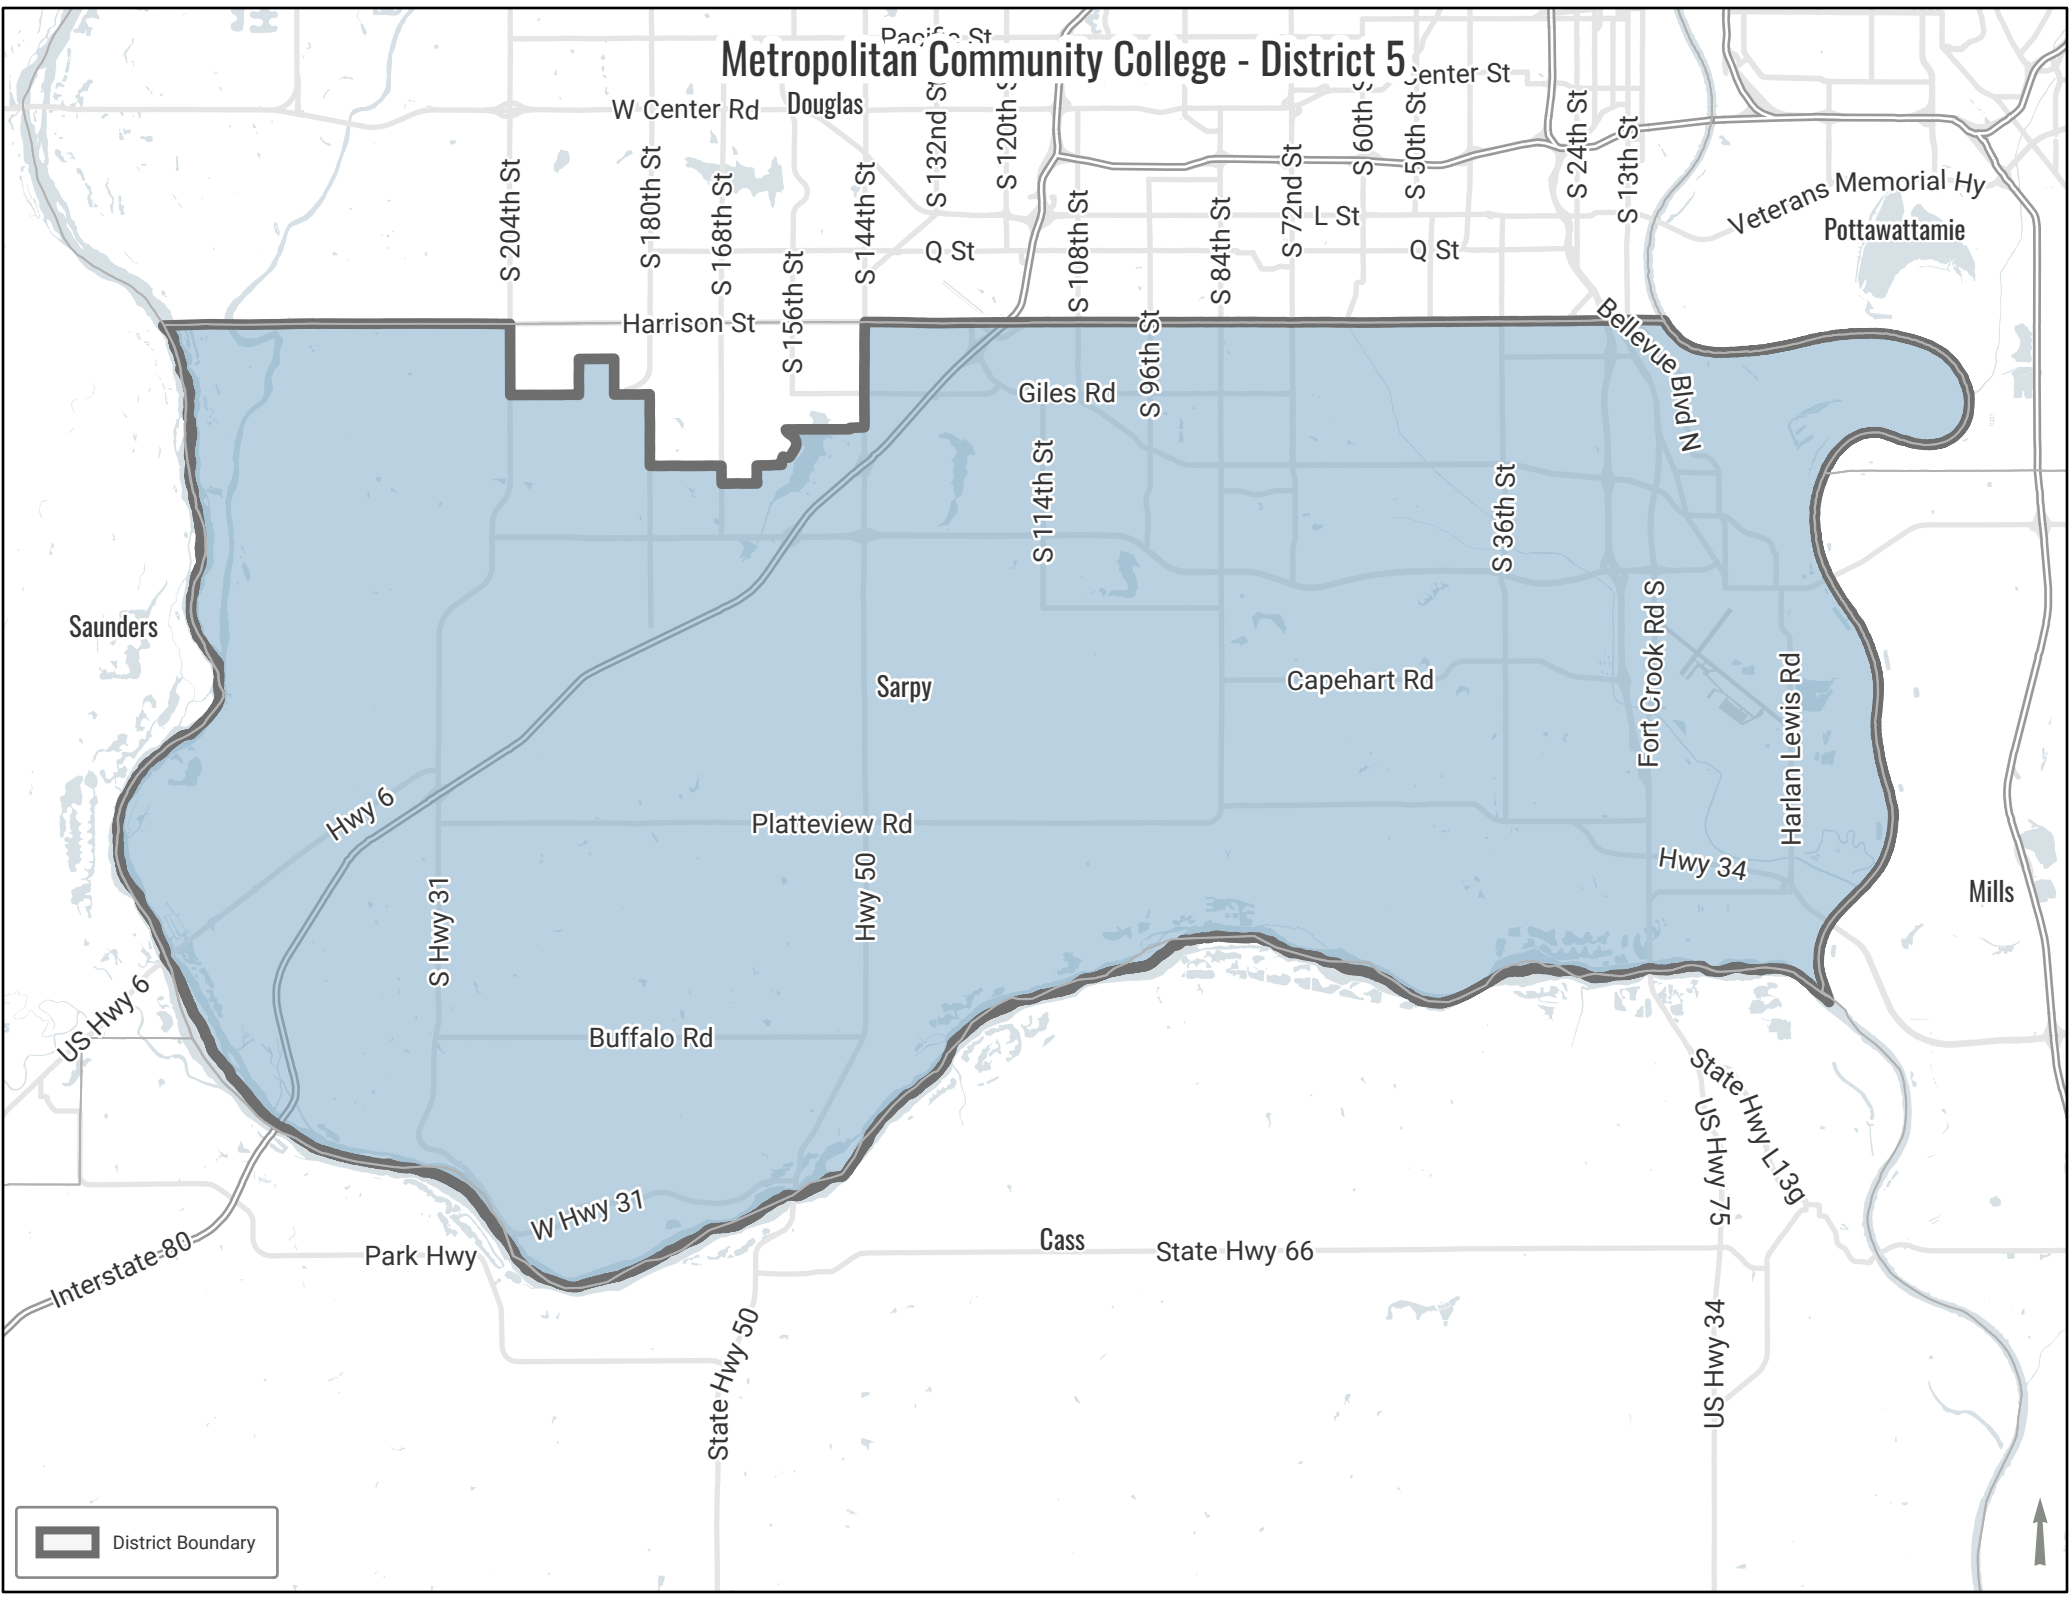

Metropolitan Community College - District 5

 District Boundary