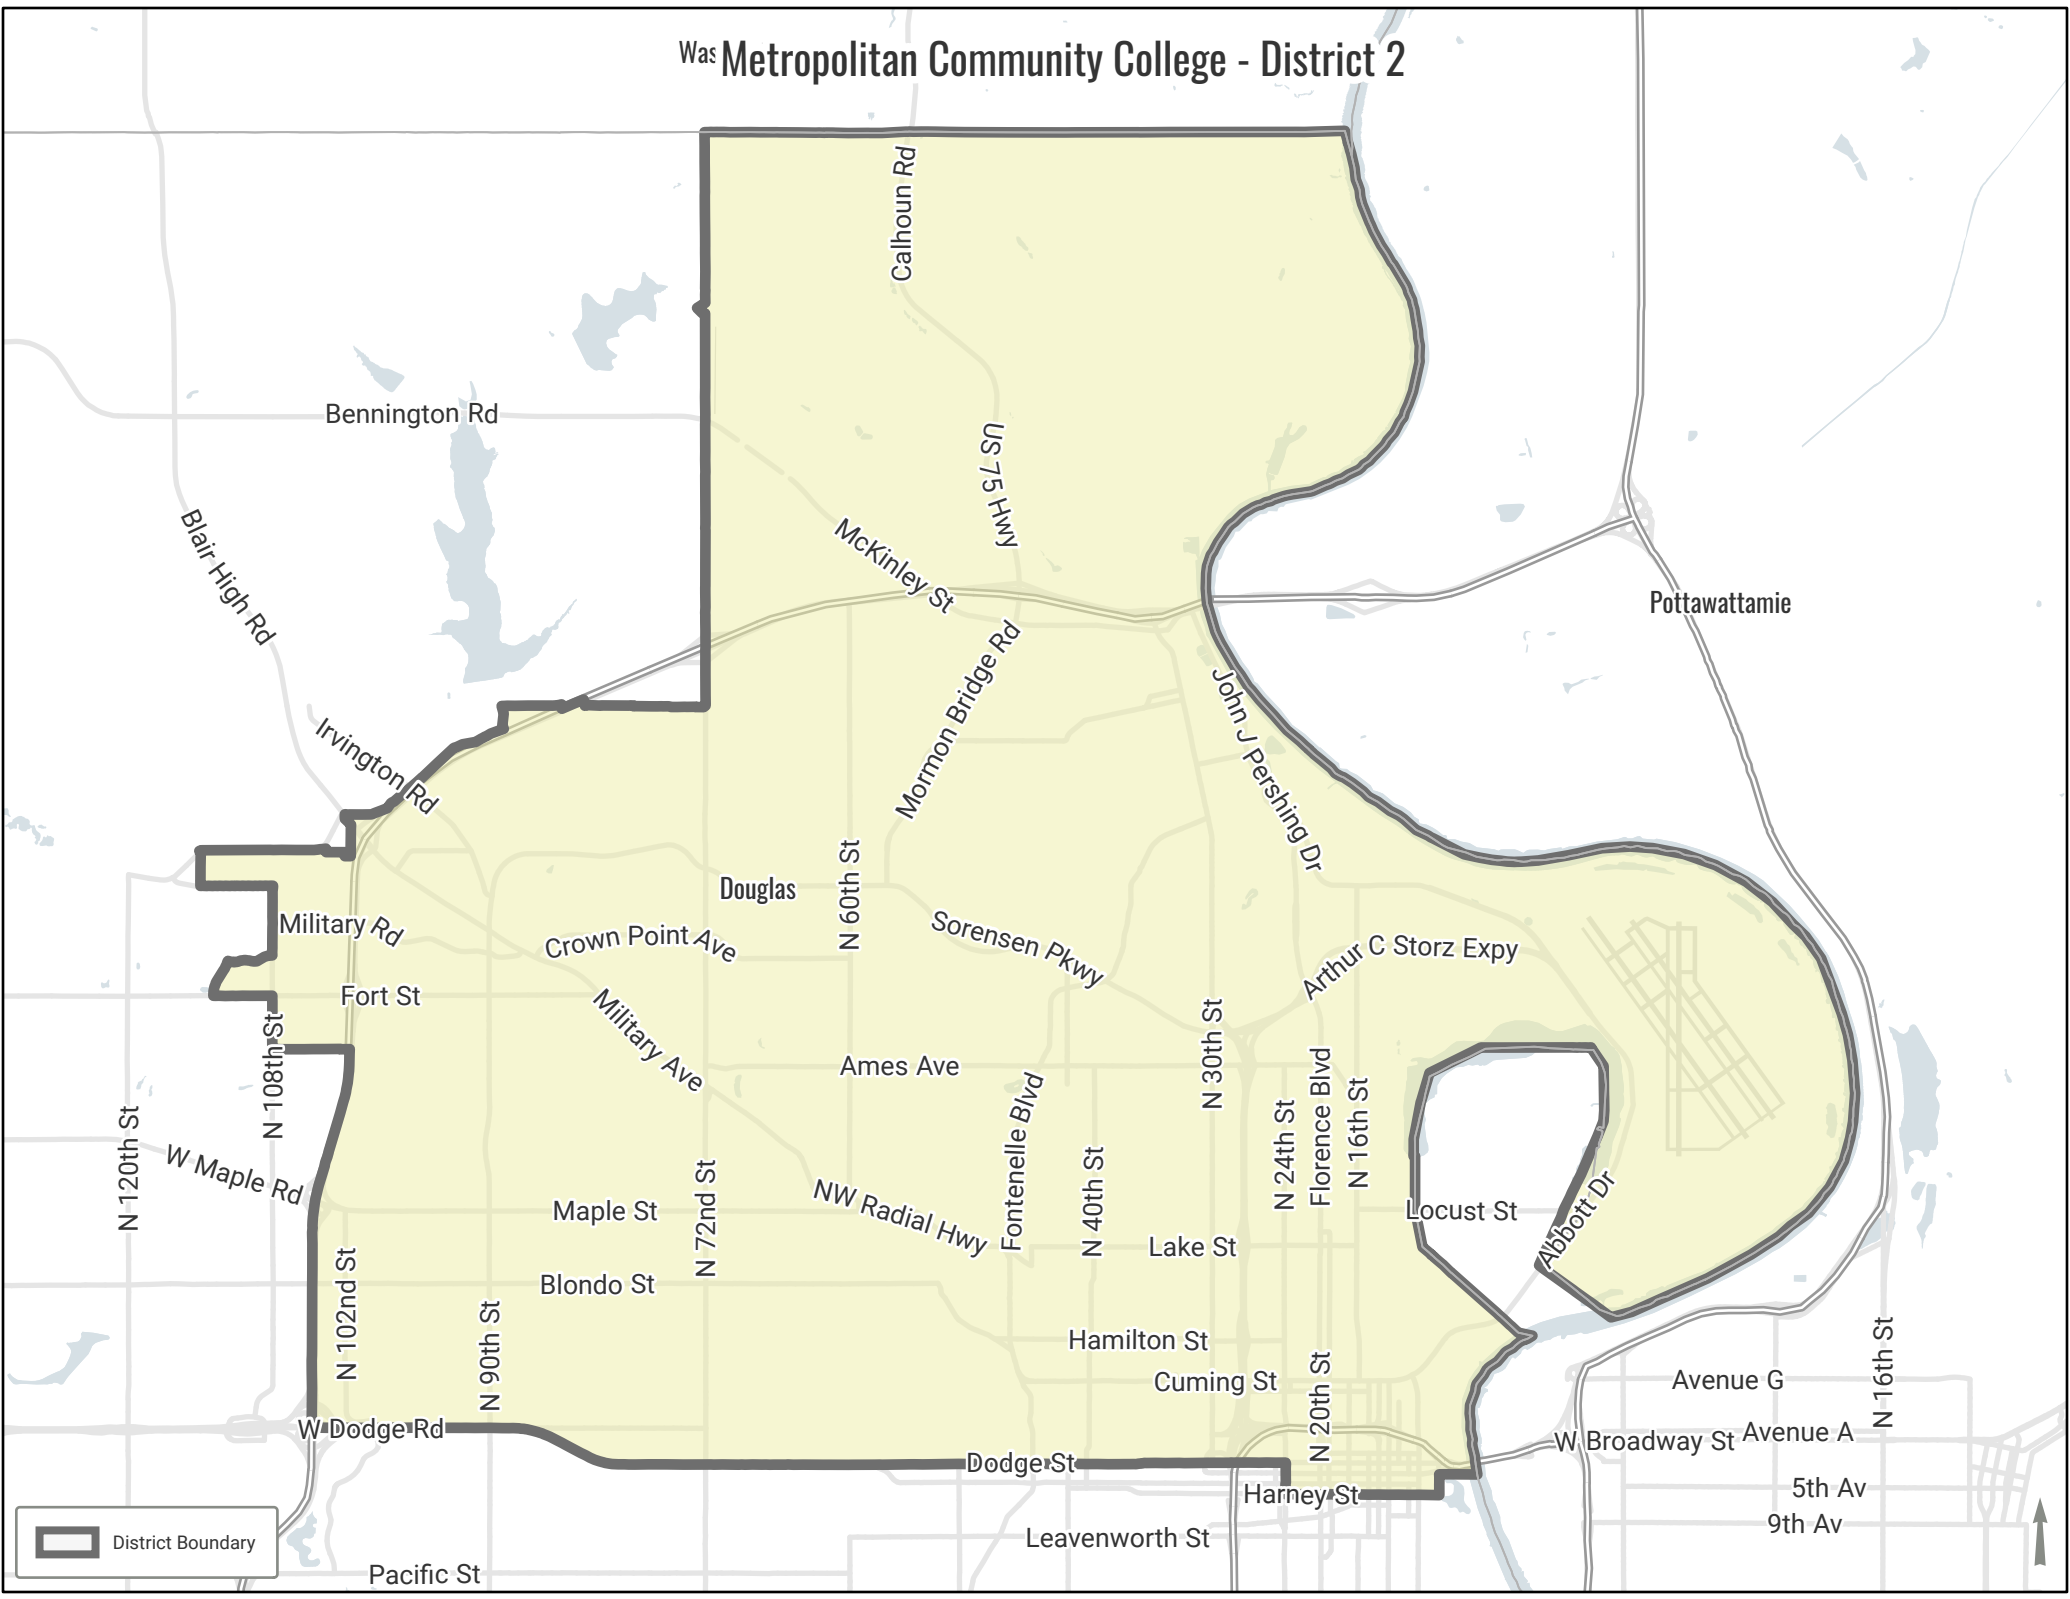

Was Metropolitan Community College - District 2

 District Boundary